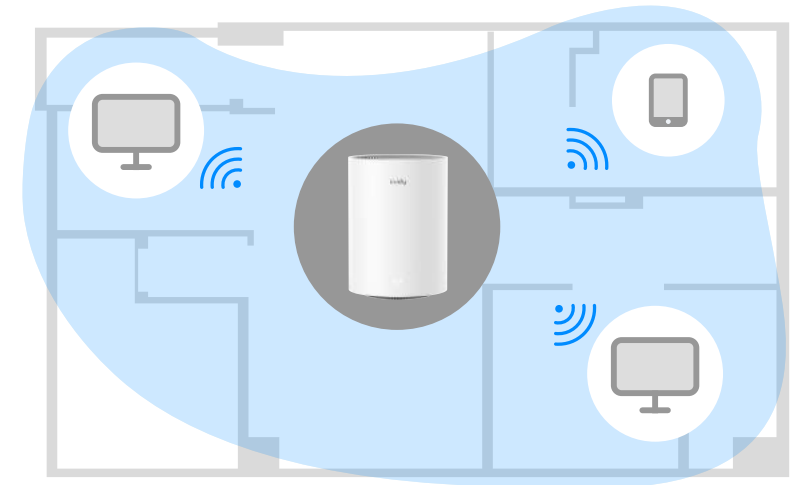

Multi-Story Home

Features

Extensive Coverage: Beamforming, and four antennas combine to deliver focused reception to devices far away.