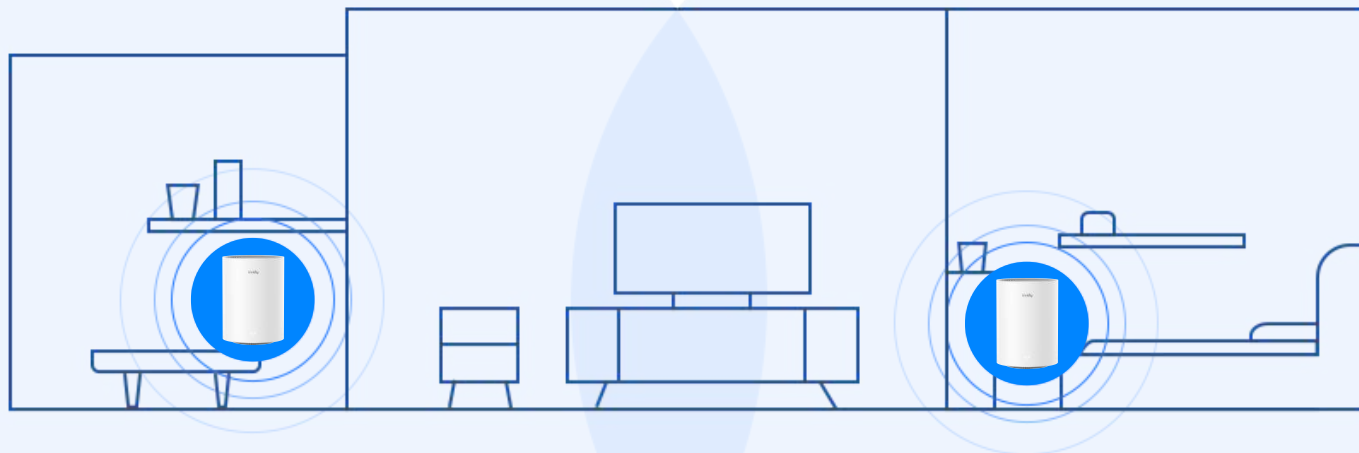

[Datasheet](#)

Whole Home Mesh, Dead Zone Killer

With Cudy Mesh Wi-Fi 6 System, you'll enjoy advanced whole home WiFi designed to deliver smooth video streaming and fast online gaming to more devices at the same time. Experience the next generation of WiFi 6, perfect for medium to large homes up to 4,000 sq.ft. Want more coverage? Simply add another one.