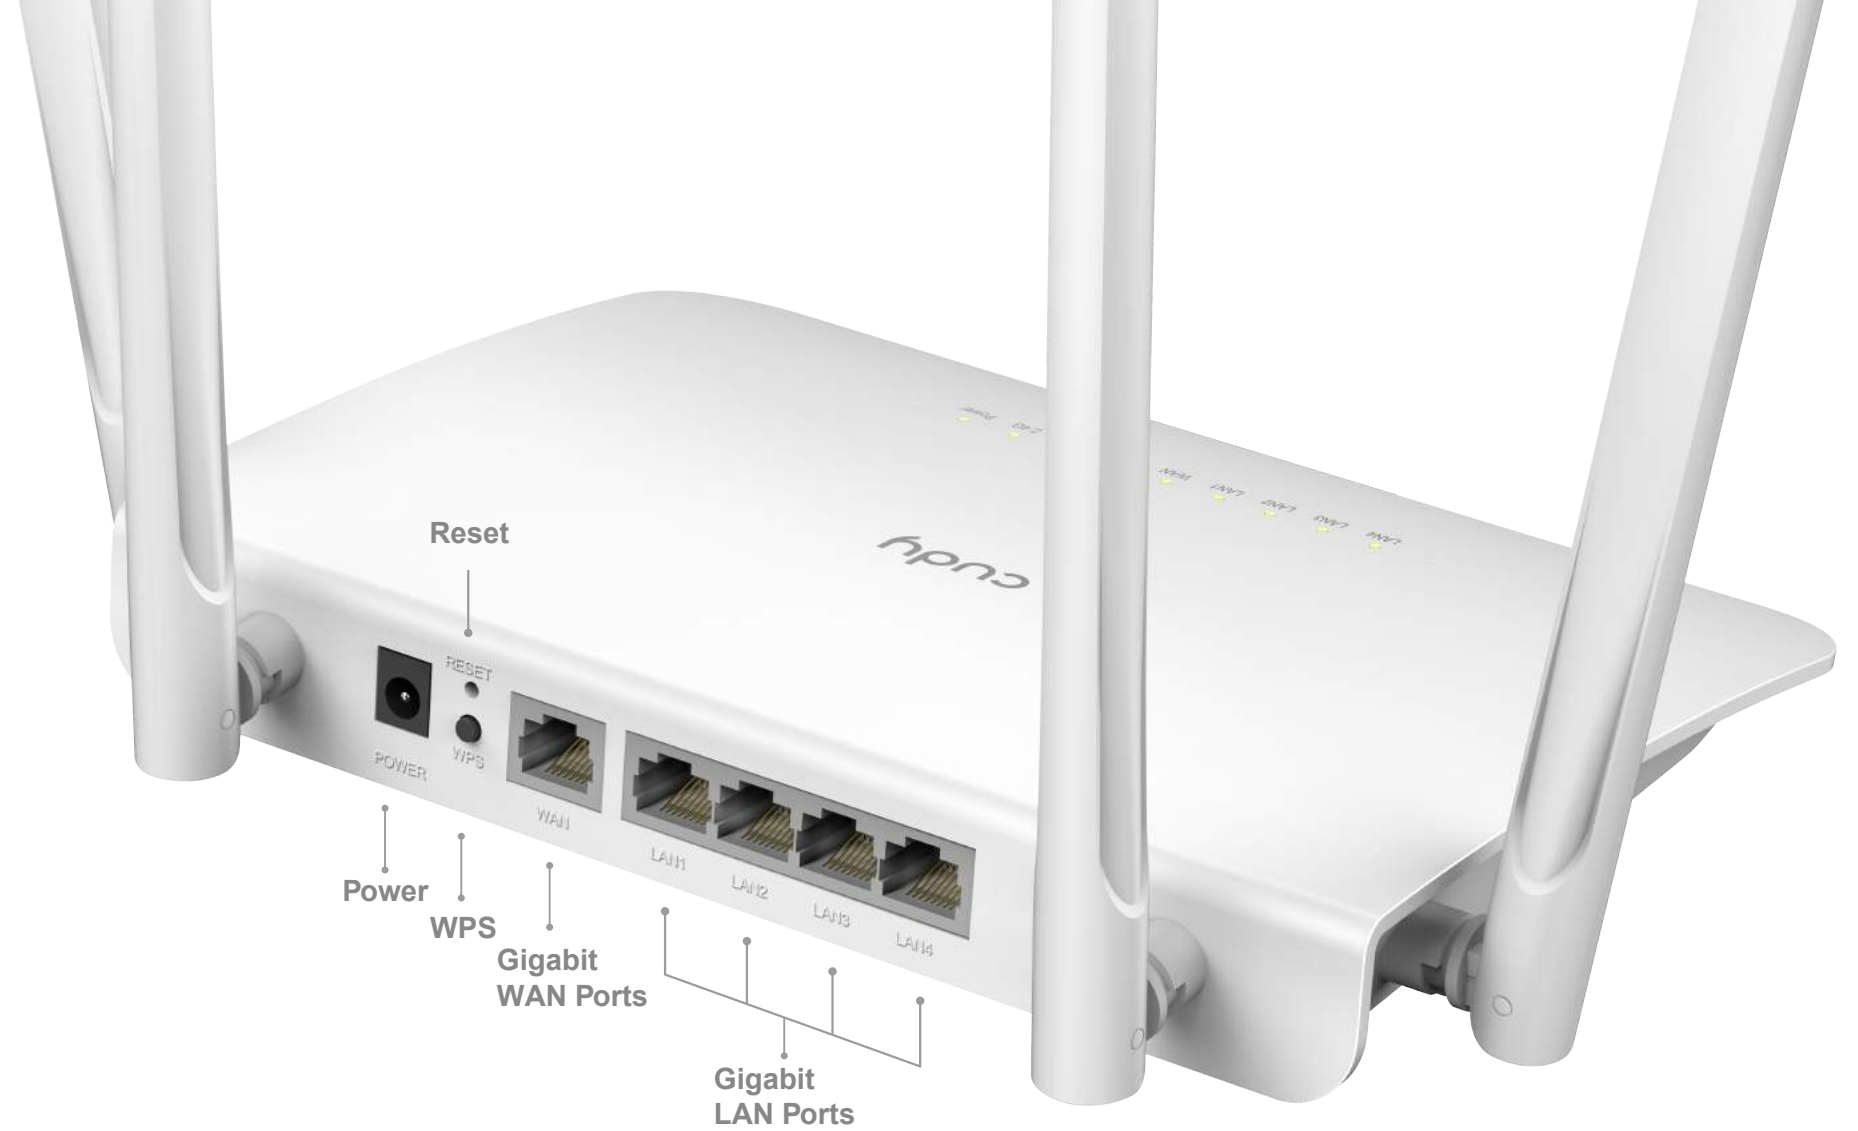

Model: WR1300

AC1200

Dual Band Wi-Fi Router

-  Up to 867Mbps + 300Mbps Wi-Fi Speed
-  Powerful Dual-Core Processor
-  VPN Server and VPN Client Support
-  Enhanced Whole Home Coverage

[Datasheet](#)

Up to 1.2 Gbps Wi-Fi Speed:
Enjoy smooth streaming,
downloading, and gaming
with extremely fast Wi-Fi-
Speed.

Extensive Coverage

Hardware

16MB Flash + 128MB DDR

Powerful Dual-Core Processor

Powerful Dual-Core CPU ensures smooth 4K UHD streaming to Smart TVs, mobile devices and gaming consoles without buffering.

16MB Flash + 128MB DDR

Large capacity flash/DDR design makes the router stable and reliable, ensuring the continuous operation of the system, and provides more space for the file system.

4 x 5dBi High Gain Antennas

High gain antennas boost sensitivity of the router, create connections over greater distances, providing powerful penetration through walls.

5 x Gigabit Ports

Featured with 5 10/100/1000Mbps ports, greatly expands your network capacity, enabling instant large files transferring.

Software

VPN

With built-in VPN, this router can easily establish a connection to VPN Server to transport all your online data and traffic, securing it with its encryption at the same time.