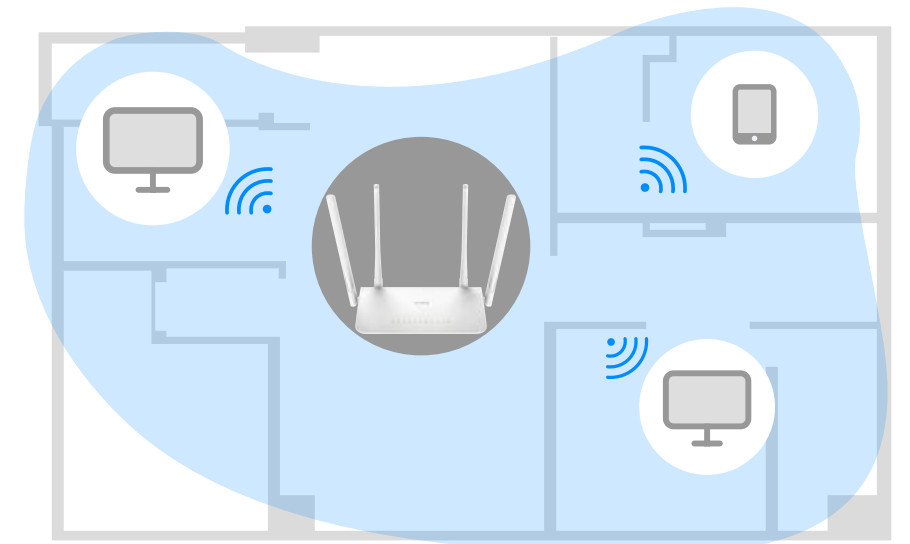

Model: WR1300

AC1200

Dual Band Wi-Fi Router

-  Up to 867Mbps + 300Mbps Wi-Fi Speed
-  Powerful Dual-Core Processor
-  VPN Server and VPN Client Support
-  Enhanced Whole Home Coverage

[Datasheet](#)

Up to 1.2 Gbps Wi-Fi Speed:
Enjoy smooth streaming,
downloading, and gaming
with extremely fast Wi-Fi-
Speed.

Extensive Coverage

Hardware

16MB Flash + 128MB DDR

Powerful Dual-Core Processor

Powerful Dual-Core CPU ensures smooth 4K UHD streaming to Smart TVs, mobile devices and gaming consoles without buffering.

16MB Flash + 128MB DDR

Large capacity flash/DDR design makes the router stable and reliable, ensuring the continuous operation of the system, and provides more space for the file system.

4 x 5dBi High Gain Antennas

High gain antennas boost sensitivity of the router, create connections over greater distances, providing powerful penetration through walls.

5 x Gigabit Ports

Featured with 5 10/100/1000Mbps ports, greatly expands your network capacity, enabling instant large files transferring.

Software

VPN

With built-in VPN, this router can easily establish a connection to VPN Server to transport all your online data and traffic, securing it with its encryption at the same time.