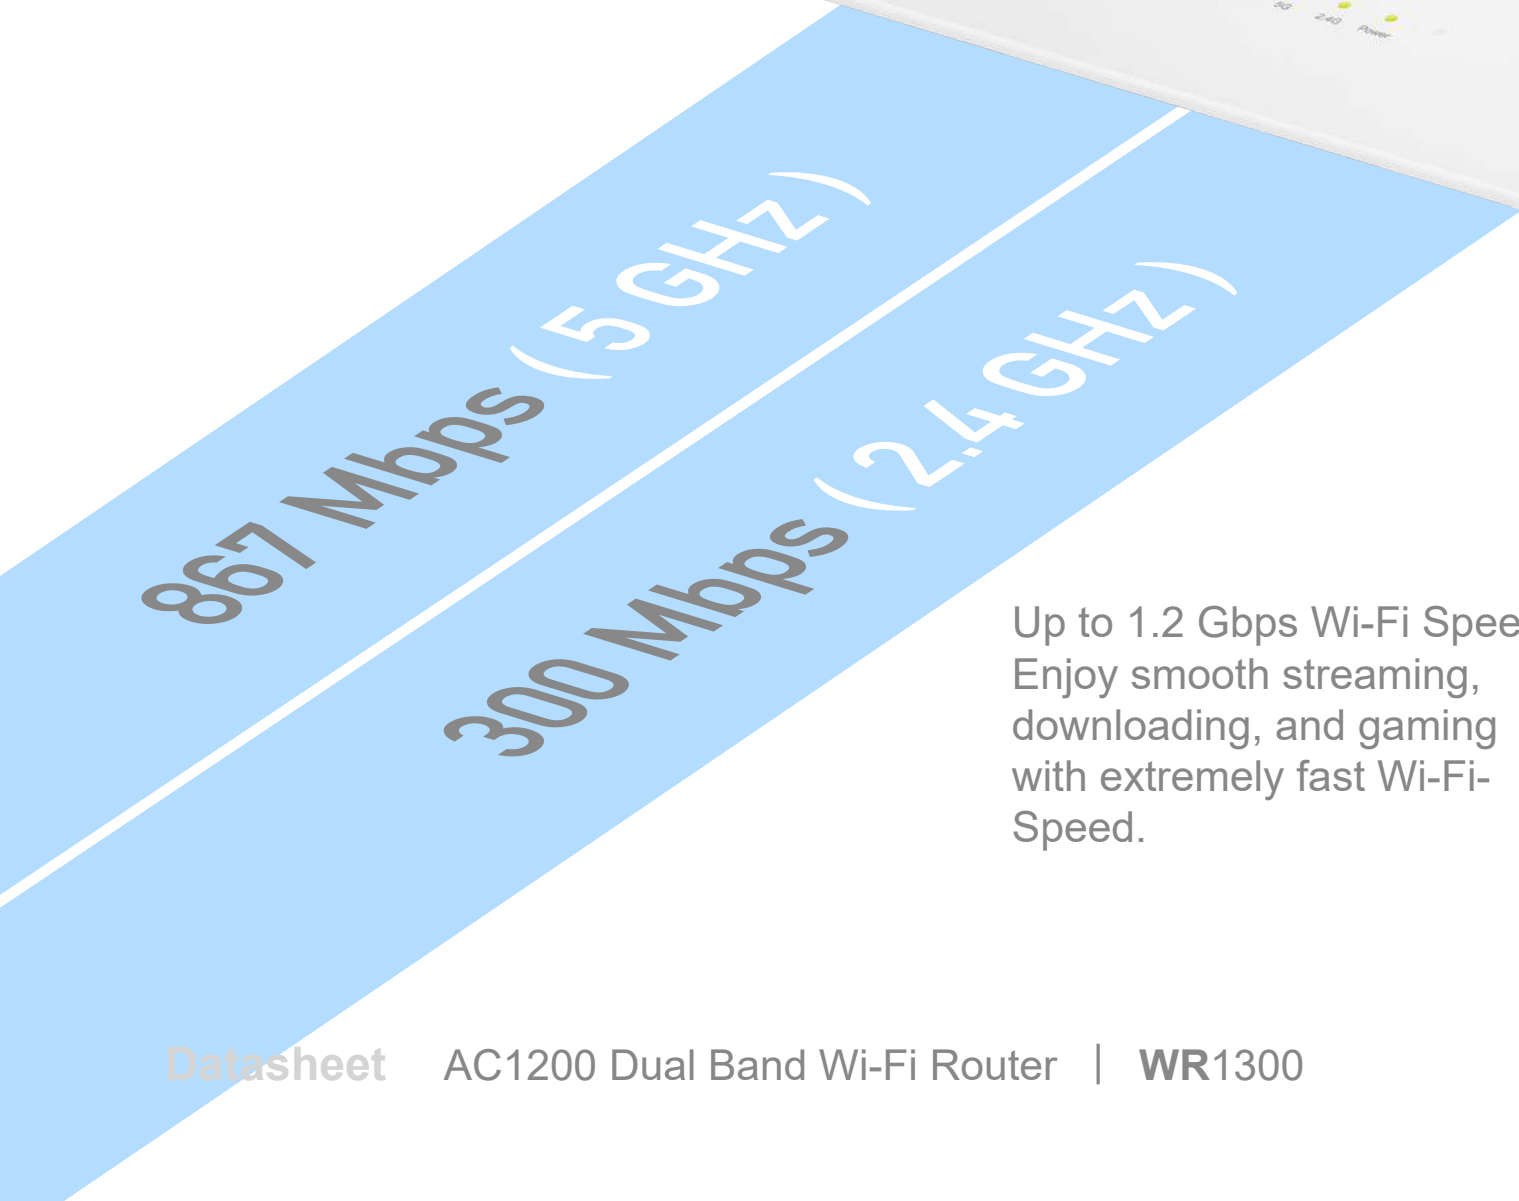

Model: WR1300

AC1200

Dual Band Wi-Fi Router

-  Up to 867Mbps + 300Mbps Wi-Fi Speed
-  Powerful Dual-Core Processor
-  VPN Server and VPN Client Support
-  Enhanced Whole Home Coverage

[Datasheet](#)

Up to 1.2 Gbps Wi-Fi Speed:
Enjoy smooth streaming,
downloading, and gaming
with extremely fast Wi-Fi-
Speed.

Extensive Coverage

Hardware

16MB Flash + 128MB DDR

Powerful Dual-Core Processor

Powerful Dual-Core CPU ensures smooth 4K UHD streaming to Smart TVs, mobile devices and gaming consoles without buffering.

16MB Flash + 128MB DDR

5 x Gigabit Ports

Featured with 5 10/100/1000Mbps ports, greatly expands your network capacity, enabling instant large files transferring.

Software

VPN

With built-in VPN, this router can easily establish a connection to VPN Server to transport all your online data and traffic, securing it with its encryption at the same time.

Hardware Features

Processor	Dual-Core CPU
Flash	512Mbit (16MB)
DDR	1Gbit (128MB)
Antenna	4 × Fixed Omni-Directional Antennas
Interface	1 × 10/100/1000 Mbps WAN Port 4 × 10/100/1000 Mbps LAN Ports
Button	WPS Button, Reset Button
External Power Supply	12 V / 1 A
Dimensions (W x D x H)	204.8 x 137. 5 x 38. 3mm