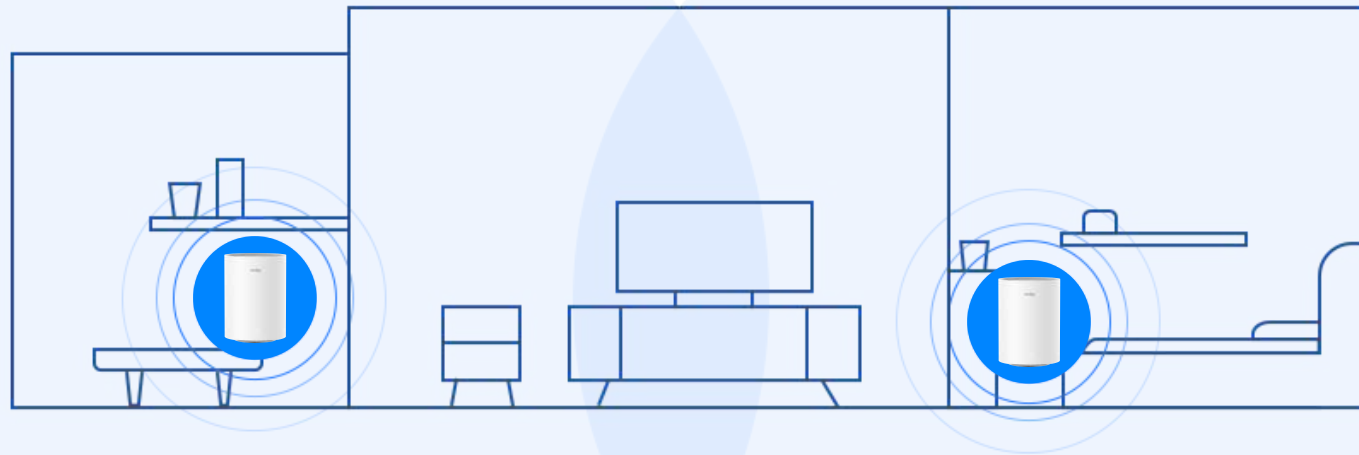

cudy

Model: M1300

AC1200

Whole Home Mesh
Wi-Fi System

-  Enhanced Whole Home Coverage
-  Seamless Roaming
-  Up to 1.2Gbps Wi-Fi Speed
-  Powerful Dual-Core Processor
-  VPN Server and VPN Client Support

[Datasheet](#)

AC1200 Whole Home Mesh Covers Up to 3,200 sq.ft

With stronger and more efficient signals enhanced by Cudy Whole Home Mesh technology, M1300 (2-Pack) boosts broader whole home Wi-Fi coverage with great performance. Wireless connections and optional Ethernet backhaul work together to link mesh units, providing even faster network speeds and truly seamless coverage. Want more coverage? Simply add another one.