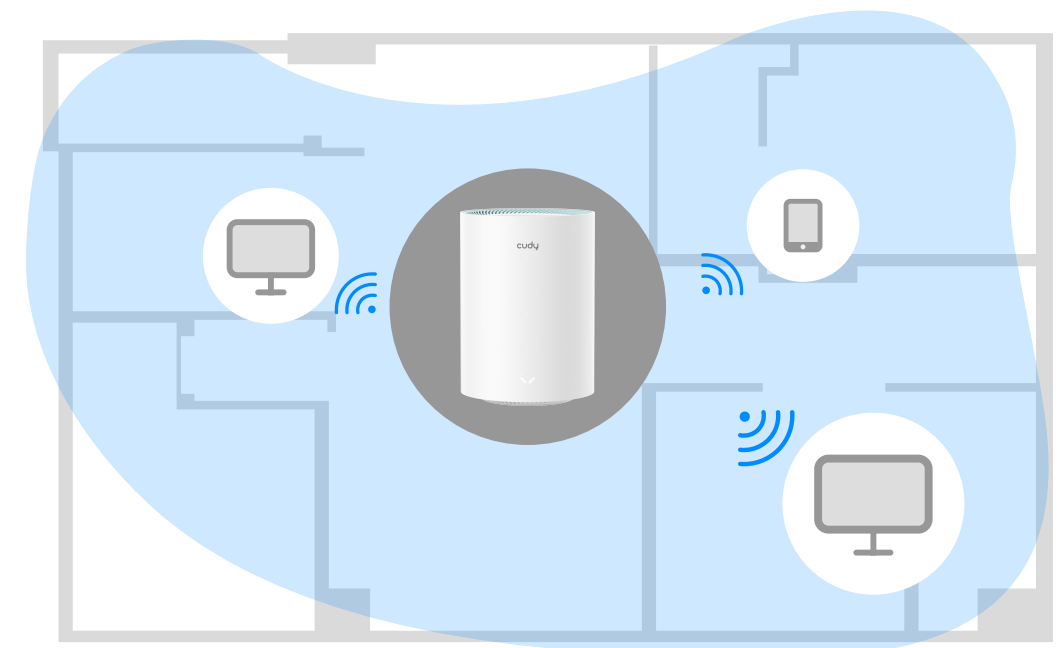

867 Mbps (5 GHz)

300 Mbps (2.4 GHz)

Up to 1.2Gbps Wi-Fi Speed: Enjoy smooth streaming, downloading, and gaming with extremely fast Wi-Fi Speed.

Features