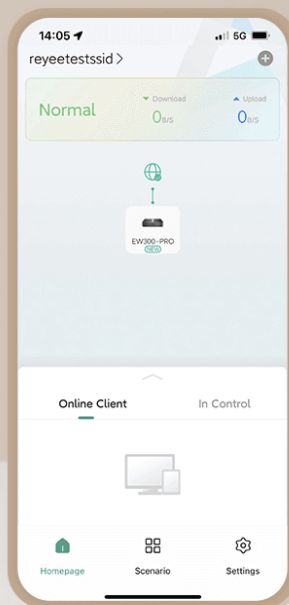

RG-EW300 PRO

300Mbps Wireless Smart Router

DATASHEET

Highlights

- Stronger signal with 4 x 5dBi antenna and signal amplifiers
- Easy management, easy life
- Life-time free cloud management supported

High Performing Wi-Fi 4 Home Router

Highlight Features

WISP & Repeater Mode Supported

Newly-added WISP & Repeater mode can amplify Wi-Fi signals to wider range.
Enjoy whole-room WiFi coverage and lag free network.

WISP Mode

Repeater Mode

Easy Configuration, Easy Life

Newbie-friendly configuration,
connect to the internet by a few clicks.

Highlight Features

Scenario

- Parental Control**
2 device(s) online; 1 in control
- Guest Wi-Fi**
1 device(s)
Open to all guests
- Eco Mode**
Enabled
- Smart Home**
1 device(s)
- XPress**
Disabled
- Blacklist**
Disabled

Manage your home network with control at your fingertips

Set up your home network in Reyee Router App in two minutes. More Life-time Free functions are waiting for you to Explore, Experience, Expect.

- Remote Reboot
- Parental Control
- Guest Wi-Fi