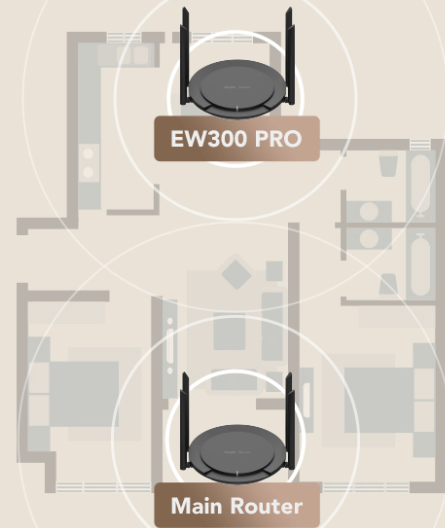

Highlight Features

WISP & Repeater Mode Supported

Newly-added WISP & Repeater mode can amplify Wi-Fi signals to wider range.
Enjoy whole-room WiFi coverage and lag free network.

WISP Mode

Repeater Mode

Easy Configuration, Easy Life