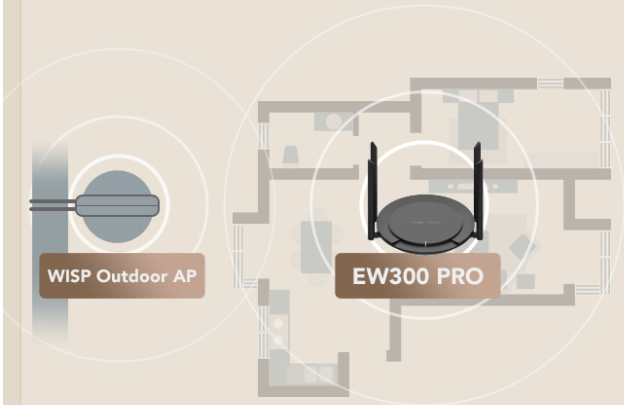

Highlight Features

WISP & Repeater Mode Supported

Newly-added WISP & Repeater mode can amplify Wi-Fi signals to wider range.
Enjoy whole-room WiFi coverage and lag free network.

WISP Mode